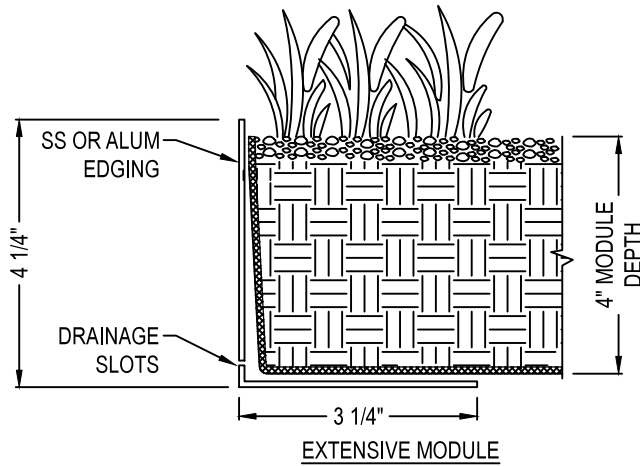

GREEN ROOF OUTFITTERS
 PHONE: (843) 364-7653
www.greenroofoutfitters.com

OUR MODULAR SYSTEM IS THE MODERN METHOD OF INSTALLING GREEN ROOFS. THIS PROPRIETARY SYSTEM BLENDS ALL OF THE ENVIRONMENTAL AND ECONOMIC BENEFITS OF GREEN ROOFS WITH A SIMPLISTIC METHOD OF INSTALLATION AND LITTLE TO NO MAINTENANCE. THE MODULES CAN BE EASILY INSTALLED, MOVED TO ADDRESS ROOF MAINTENANCE ISSUES AND RE-ARRANGED TO MAKE DIFFERENT DESIGN PATTERNS. THIS FEATURE ALLOWS THE BUILDING OWNER TO START WITH ANY NUMBER OF MODULES AND EASILY ADD MORE MODULES AT A LATER DATE. THESE MODULES HAVE BEEN ENGINEERED SO THE PLANT VEGETATION CAN THRIVE IN THE GREATLY VARYING MICRO-CLIMATES OF A ROOF STRUCTURE.

1' X 2' TRAY APPLICATIONS

MODULE WITH EDGING, 1' X 2' TRAY