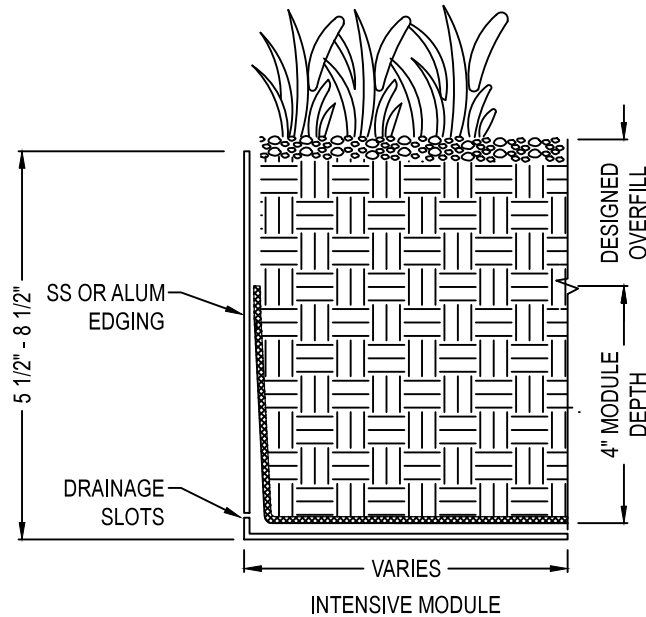

GREEN ROOF OUTFITTERS
 PHONE: (843) 364-7653
www.greenroofoutfitters.com

OUR MODULAR SYSTEM IS THE MODERN METHOD OF INSTALLING GREEN ROOFS. THIS PROPRIETARY SYSTEM BLENDS ALL OF THE ENVIRONMENTAL AND ECONOMIC BENEFITS OF GREEN ROOFS WITH A SIMPLISTIC METHOD OF INSTALLATION AND LITTLE TO NO MAINTENANCE. THE MODULES CAN BE EASILY INSTALLED, MOVED TO ADDRESS ROOF MAINTENANCE ISSUES AND RE-ARRANGED TO MAKE DIFFERENT DESIGN PATTERNS. THIS FEATURE ALLOWS THE BUILDING OWNER TO START WITH ANY NUMBER OF MODULES AND EASILY ADD MORE MODULES AT A LATER DATE. THESE MODULES HAVE BEEN ENGINEERED SO THE PLANT VEGETATION CAN THRIVE IN THE GREATLY VARYING MICRO-CLIMATES OF A ROOF STRUCTURE.

1' X 2' TRAY APPLICATIONS

MODULE WITH EDGING, 1' X 2' TRAY